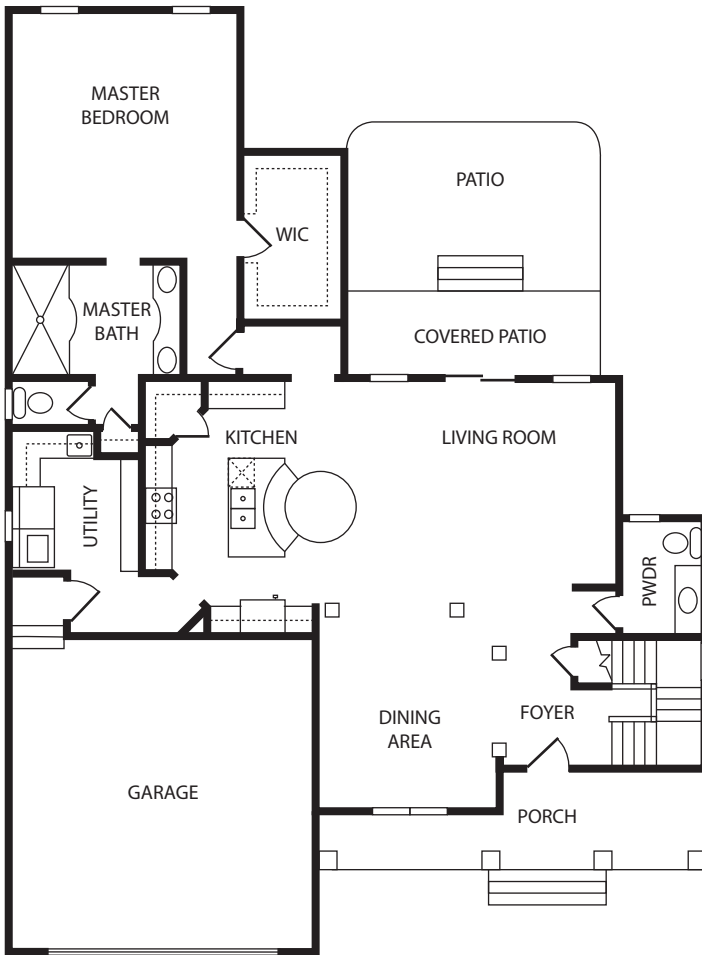

Home Features

4 Bedrooms • 3.5 Bathrooms

The Ashley has an extremely open first floor, with a luxurious master suite. Covered front and back porches, and a spacious patio extend the home outdoors. Three second floor bedrooms with large walk-in closets add more room for the family. A flexible common area truly allows families of any size to flourish.

Home Square Footage

First Floor...	1,684 sq. feet
Second Floor...	1,370 sq. feet
Garage Area...	509 sq. feet
<hr/>	
Total...	3,054 sq. feet

First Floor

Second Floor

This information is deemed reliable but not guaranteed. All details and illustrations are approximate and may vary from actual plans and specifications. 3/4/15