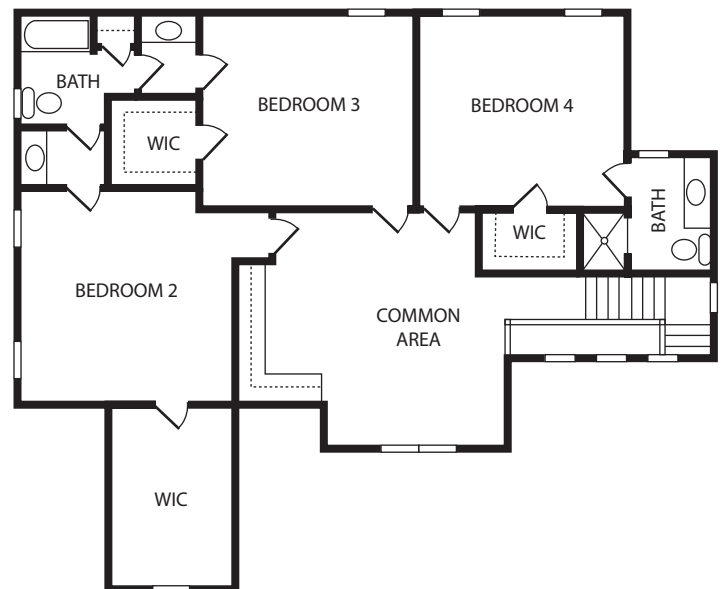

Home Features

4 Bedrooms • 3.5 Bathrooms

The Ashley has an extremely open first floor, with a luxurious master suite. Covered front and back porches, and a spacious patio extend the home outdoors. Three second floor bedrooms with large walk-in closets add more room for the family. A flexible common area truly allows families of any size to flourish.

Home Square Footage

First Floor...	1,684 sq. feet
Second Floor...	1,370 sq. feet
Garage Area...	509 sq. feet
<hr/>	
Total...	3,054 sq. feet

First Floor

Second Floor

This information is deemed reliable but not guaranteed. All details and illustrations are approximate and may vary from actual plans and specifications. 3/4/15