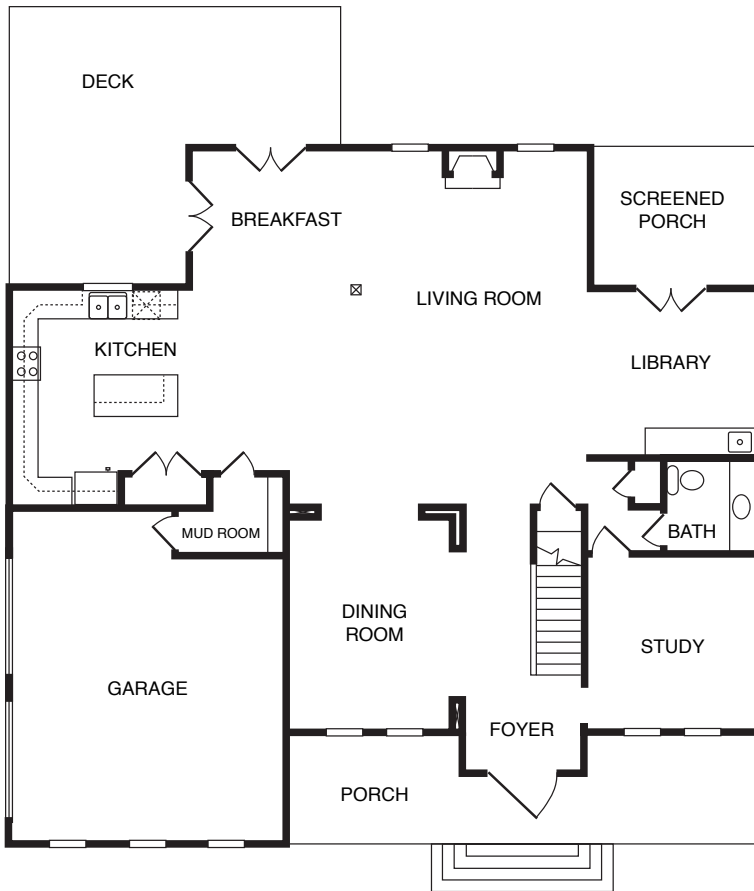

Home Features

4 Bedrooms • 3.5 Bathrooms

The Berkeley has an incredibly open first floor, with proper dining room & study. A spacious front porch, a back deck & screen porch extend the home to the outdoors. An immensely large basement offers ample recreational & storage space. A resort-like second floor master suite boasts a vaulted ceiling. Second floor laundry offers added convenience.

Home Square Footage

First Floor...	1,741 sq. feet
Second Floor...	1,820 sq. feet
Garage Area...	452 sq. feet
<hr/>	
Total...	3,561 sq. feet

This information is deemed reliable but not guaranteed. All details and illustrations are approximate and may vary from actual plans and specifications. 3/4/15

First Floor

Second Floor

This information is deemed reliable but not guaranteed. All details and illustrations are approximate and may vary from actual plans and specifications. 3/4/15