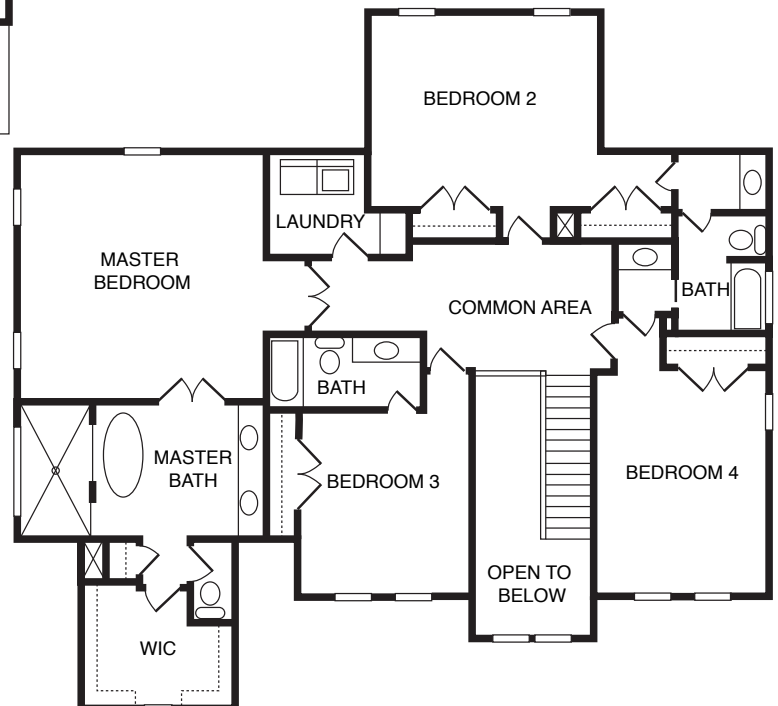

Home Features

4 Bedrooms • 3.5 Bathrooms

The Berkeley has an incredibly open first floor, with proper dining room & study. A spacious front porch, a back deck & screen porch extend the home to the outdoors. An immensely large basement offers ample recreational & storage space. A resort-like second floor master suite boasts a vaulted ceiling. Second floor laundry offers added convenience.

Home Square Footage

First Floor...	1,741 sq. feet
Second Floor...	1,820 sq. feet
Garage Area...	452 sq. feet
<hr/>	
Total...	3,561 sq. feet

This information is deemed reliable but not guaranteed. All details and illustrations are approximate and may vary from actual plans and specifications. 3/4/15

First Floor

Second Floor

This information is deemed reliable but not guaranteed. All details and illustrations are approximate and may vary from actual plans and specifications. 3/4/15