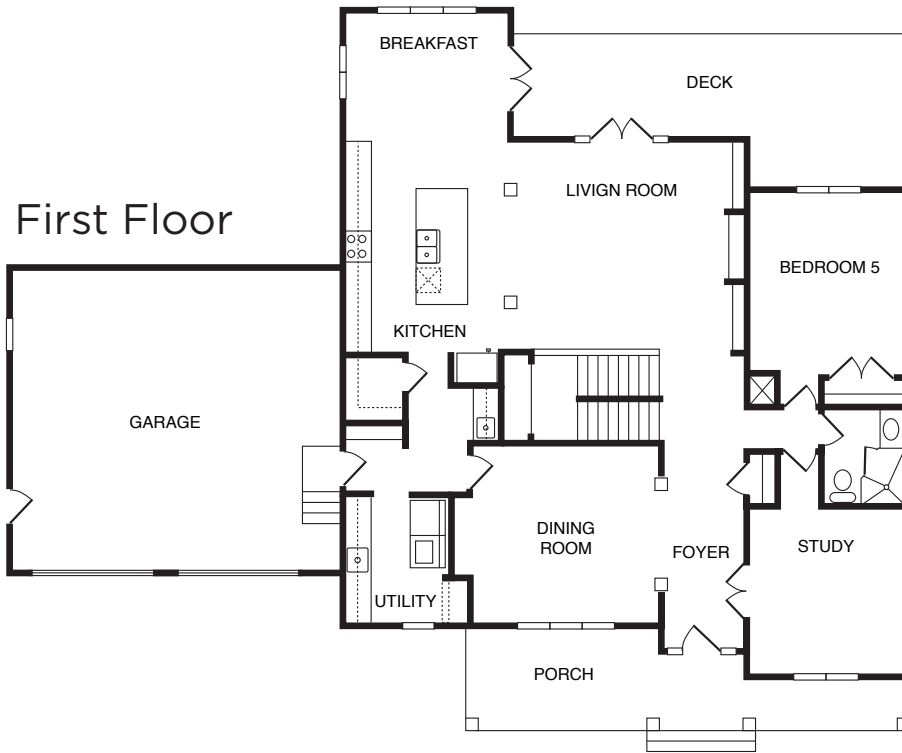

Home Features

6 Bedrooms • 4.5 Bathrooms

The Sutton is a modern, gorgeous and spacious craftsman home. An open, flowing first floor is completed with a back deck, front porch and bedroom. A huge master suite and 3 additional bedrooms can be found on the second floor.

Home Square Footage

First Floor...	1,820 sq. feet
Second Floor...	2,051 sq. feet
Garage Area...	620 sq. feet
<hr/>	
Total...	3,871 sq. feet

First Floor

Second Floor